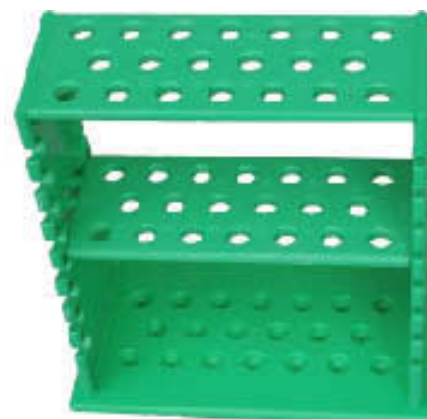

# Burette Rack

Smooth Radius

Top View

Cavity - allows water to drain away, preventing accumulation.

## Main Features :

- r This unique **2 in 1** rack is able to accommodate **20** burettes vertically and **16** Straight / Bulb Pipette horizontally.
- r Quick & easy self assembly D.I.Y without the need of any screws.
- r Available in 4 bright colours that will create a livelier lab environment. (**Red, Blue, Green, Orange**)
- r Material : ABS
- r Weight per piece : 1.15kg
- r Net weight per carton : 9.72kg
- r Overall Dimension per piece : 195mm (W) x 350mm (L) x 380mm (H)
- r Overall Dimension per carton : 382mm (W) x 404mm (L) x 267mm (H)
- r Packaging : Flat assembly; 8pcs per carton (2 of each colour)