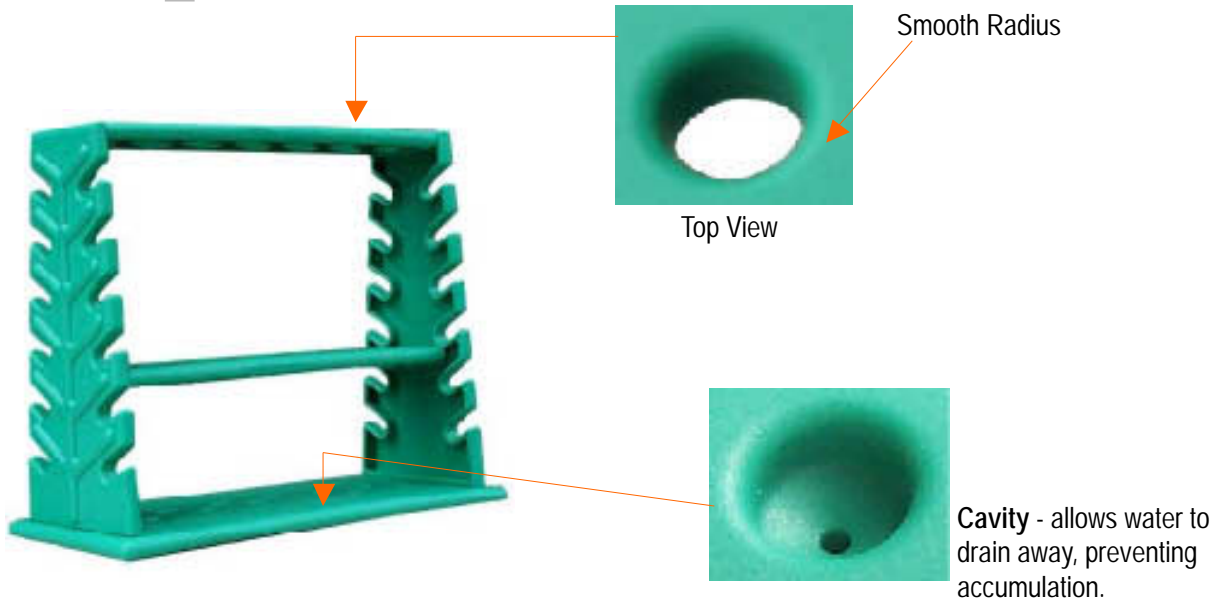

Pipette Rack

Main Features :

- r The rack is able to accommodate 24 pipettes, 12 vertically and 12 horizontally.
- r Quick & easy self assembly D.I.Y without the need of any screws.
- r Available in 4 bright colours that will create a livelier lab environment. (Red, Blue, Green, Orange)
- r Material : ABS
- r Weight per piece : 600gm
- r Net weight per carton : 5.2kg
- r Overall Dimension per piece : 14cm (W) x 32.5cm (L) x 27cm (H)
- r Overall Dimension per carton : 23.9cm (W) x 16.9cm (L) x 32cm (H)
- r Packaging : Flat assembly; 8pcs per carton (2 of each colour)

W= Width

H = Height

L = Length

We reserve the right to revise the price and colour of this product at any time in future without prior notice